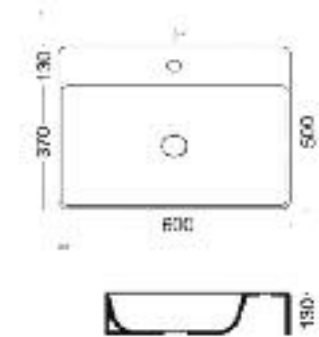

Art. 3146
Vanity Star/R 50x60 cm. appoggio
Vanity Star/R counter top basin 50x50 cm.