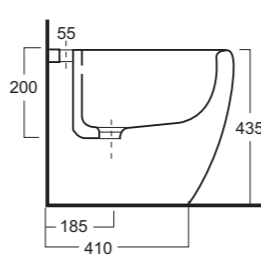

Art. 0151
Vaso Piccadilly
Piccadilly wc

Art. 0551
Bidet Piccadilly
Piccadilly bidet

Art. 0651 FIT
Vaso Piccadilly sospeso
senza brida
Piccadilly wall hung wc rimless

Art. 0651
Vaso Piccadilly sospeso
Piccadilly wall hung wc bowl

Art. 0751
Bidet sospeso Piccadilly
Piccadilly wall hung bidet bowl

Art. 0151FIT
Vaso a terra senza brida
Picadilly wc rimless

Art. 0551 FIT
Bidet a terra
Bidet