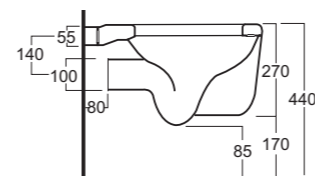

Art. 0151
Vaso Piccadilly
Piccadilly wc

Art. 0551
Bidet Piccadilly
Piccadilly bidet

Art. 0651 FIT
Vaso Piccadilly sospeso
senza brida
Piccadilly wall hung wc rimless

Art. 0651
Vaso Piccadilly sospeso
Piccadilly wall hung wc bowl

Art. 0751
Bidet sospeso Piccadilly
Piccadilly wall hung bidet bowl

Art. 0151FIT
Vaso a terra senza brida
Picadilly wc rimless

Art. 0551 FIT
Bidet a terra
Bidet