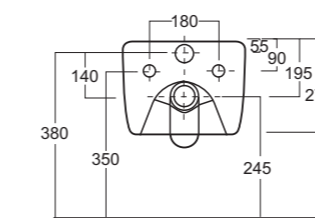

Art. 0651
Vaso Piccadilly sospeso
Piccadilly wall hung wc bowl