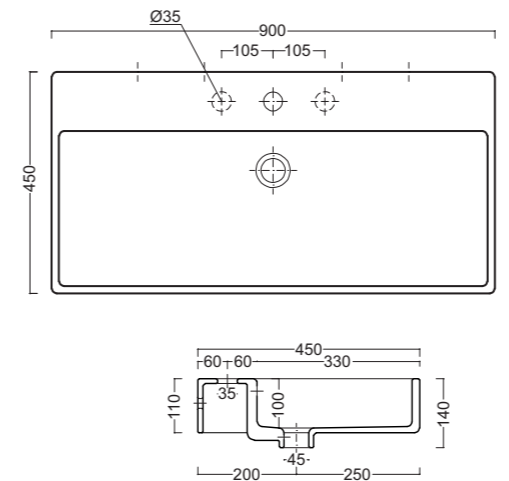

Art. 3125
Lavabo Charme 60x45 cm. appoggio / sospeso / struttura
Charme basin counter top / suspended / on frame 60x45 cm

Art. 3127
Lavabo Charme 90x45 cm.appoggio / sospeso / struttura
Charme basin counter top / suspended / on frame 90x45 cm.