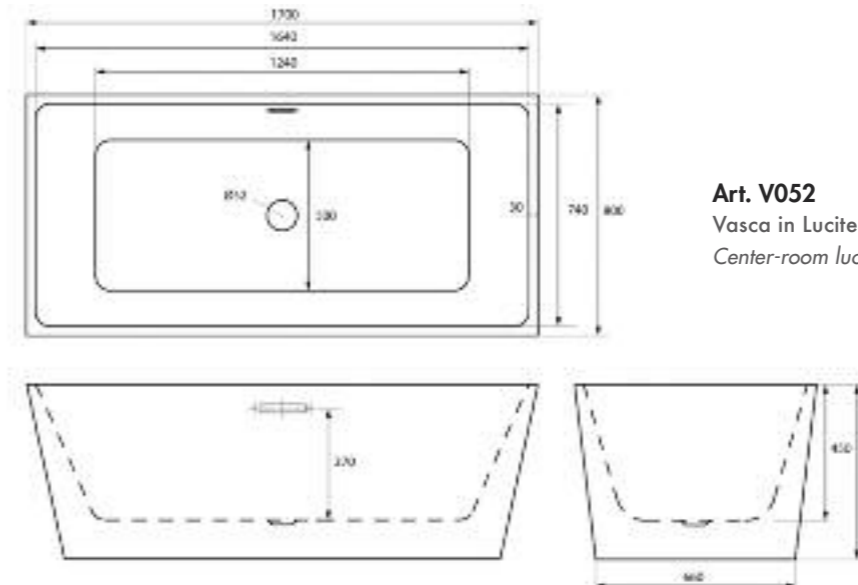

Art. 1152Dx
Lavabo Broadway cm.80 Dx
Broadway washbasin cm.80 Dx

Art. 0152 FIT
Vaso Broadway sospeso
senza brida
Broadway wall hung wc rimless

Art. 0552 FIT
Vaso a terra senza brida
Broadway wc rimless

Art. 1152Sx
Lavabo Broadway cm.80 Sx
Broadway washbasin cm.80 Sx

Art. 0652 FIT
Vaso Broadway sospeso
senza brida
Broadway wall hung wc rimless

Art. V052
Vasca in Lucite centro-stanza 170 x 80 x h 58 cm.
Center-room lucite bathtub 170 x 80 x h 58 cm.