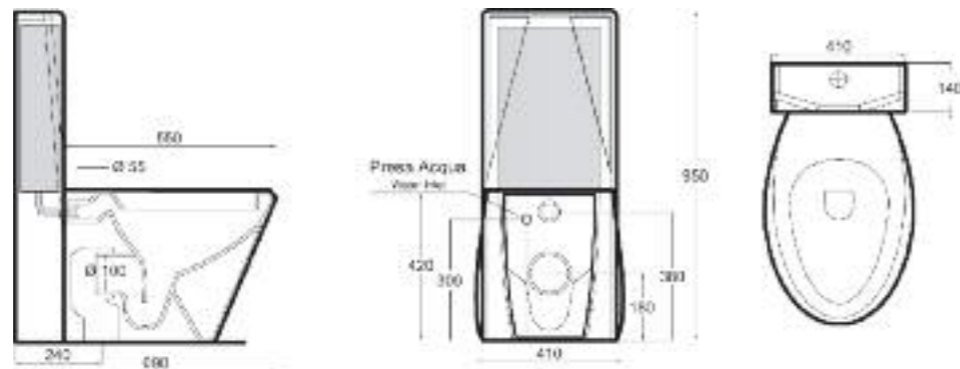

Art. 1152Dx
Lavabo Broadway cm.80 Dx
Broadway washbasin cm.80 Dx

Art. 0152 FIT
Vaso Broadway sospeso
senza brida
Broadway wall hung wc rimless

Art. 0552 FIT
Vaso a terra senza brida
Broadway wc rimless

Art. 1152Sx
Lavabo Broadway cm.80 Sx
Broadway washbasin cm.80 Sx

Art. 0352
Cassetta monoblocco a colonna
per vaso a terra.
Column cistern monoblock for
wc back to wall.