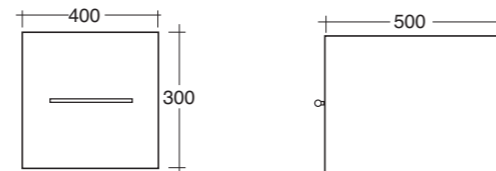

Floor standing furniture unit cm.40x30p50 bleached oak/vengè oak/white/ matt white/beige

Cassetti posizionabili Dx/Sx cm.40x15p50 rovere sbiancato / rovere vengè / bianco lucido/ bianco opaco/ beige

Floor standing furniture unit cm.40x15p50 bleached oak/vengè oak/white/ matt white/beige

Sportello posizionabile Dx/Sx cm.40x30p50 rovere sbiancato rovere vengè / bianco lucido/ bianco opaco/ beige