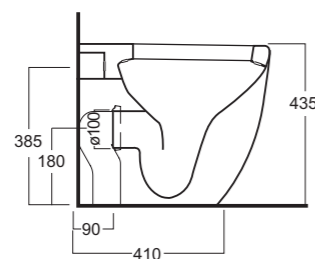

Art. 0151
Vaso Piccadilly
Piccadilly wc

Art. 0551
Bidet Piccadilly
Piccadilly bidet

Art. 0651 FIT
Vaso Piccadilly sospeso
senza brida
Piccadilly wall hung wc rimless

Art. 0651
Vaso Piccadilly sospeso
Piccadilly wall hung wc bowl

Art. 0751
Bidet sospeso Piccadilly
Piccadilly wall hung bidet bowl

Art. 0151FIT
Vaso a terra senza brida
Picadilly wc rimless

Art. 0551 FIT
Bidet a terra
Bidet