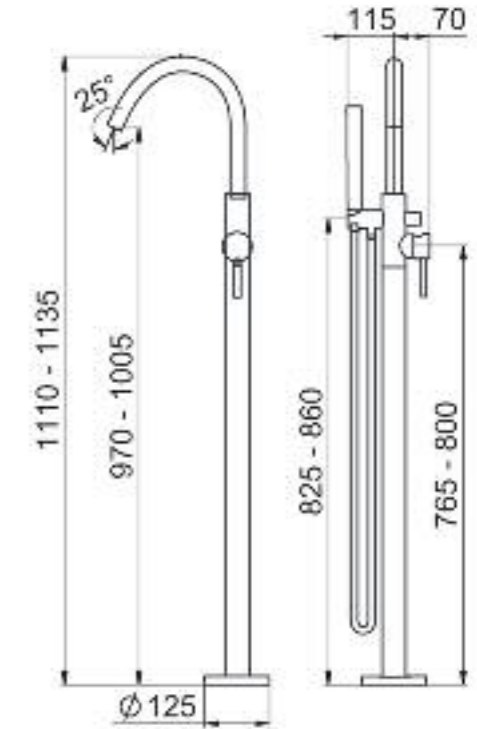

COD. 2851

Miscelatore bidet d.25 con scarico click-clack 1" 1/4 e attacchi flessibili / Bidet basin mixer d. 25 With click-clack 1" 1/4 with flex hoses
Finitura/ Finishing : cromo / chrome

COD. 126001C

Kit termostatico coassiale bordo vasca tondo completo di kit doccia / Deck mounted for bath with 4 holes with shower kit
Finitura/ Finishing : cromo / chrome

COD. 121506C

Batteria bordo vasca 4 fori completo di doccia / Deck mounted for bath with 4 holes with shower kit
Finitura/ Finishing : cromo / chrome

COD. 141020C

Miscelatore vasca a pavimento completo di doccia e accessori

Floor bath mixer with shower and accessories

Finitura/ Finishing : cromo / chrome