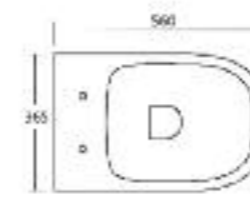

Art. 0659
Vaso Vela sospeso
Vela wall hung wc