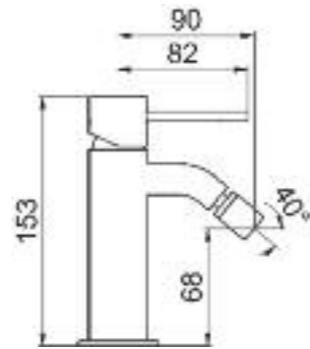

COD. 2851

Miscelatore bidet d.25 con scarico click-clack 1" 1/4 e attacchi flessibili / Bidet basin mixer d. 25 With click-clack 1" 1/4 with flex hoses
Finitura/ Finishing : cromo / chrome

COD. 126001C

Kit termostatico coassiale bordo vasca tondo completo di kit doccia / Deck mounted for bath with 4 holes with shower kit
Finitura/ Finishing : cromo / chrome

COD. 121506C

Batteria bordo vasca 4 fori completo di doccia / Deck mounted for bath with 4 holes with shower kit
Finitura/ Finishing : cromo / chrome

COD. 141020C

Miscelatore vasca a pavimento completo di doccia e accessori

Floor bath mixer with shower and accessories

Finitura/ Finishing : cromo / chrome