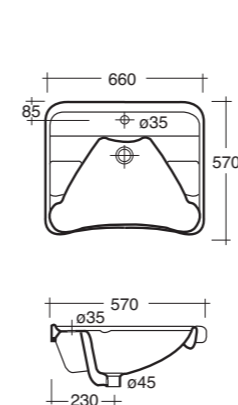

Art. 2270
Lavabo disabili cm.67
Washbasin for disabled cm.67