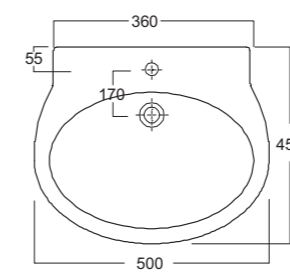

Art. 0150
Vaso Soho
Soho wc

Art. 0550
Bidet Soho
Soho bidet

Art. 0250
Vaso monoblocco Soho
Soho wc monobloc