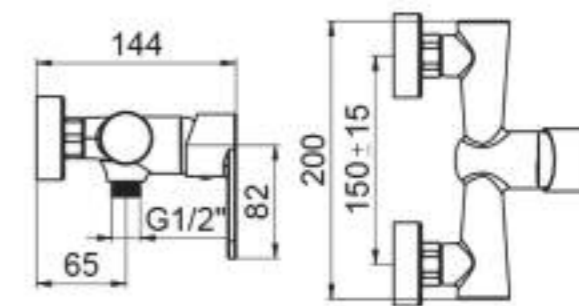

Miscelatore bidet con scarico click-clack 1" 1/4 e attacchi flessibili / Tall wash basin mixer with click-clack 1" 1/4 with flex hoses
Finitura/ Finishing : cromo / chrome

Miscelatore per vasca esterno completo di doccia / Bathtub mixer complete with shower kit
Finitura/ Finishing : cromo / chrome

Miscelatore lavabo ad incasso / Wash basin mixer concealed
Finitura: cromo / chrome

COD. 3530

Miscelatore per doccia esterno / External shower mixer
Finitura/ Finishing : cromo / chro

Miscelatore incasso doccia con deviatore ceramico 2 vie / Concealed shower with 2-way diverter
Finitura/ Finishing : cromo / chrome