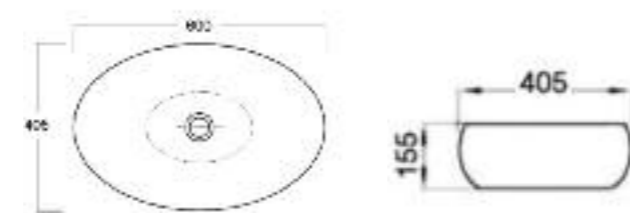

Art. 3144
Lavabo Vanity Cloud 60x40,5 cm.appoggio
Vanity Cloud counter top basin 60x40,5 cm.