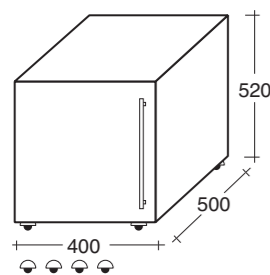

Mensola sospesa cm.120x35h10 rovere sbiancato/rovere vengè /bianco lucido/ bianco opaco /beige
Wallhung shelf cm.120x35h10 bleached oak/vengè oak/white/ matt white/beige

Mensola sospesa cm.90x50h10 rovere sbiancato/rovere vengè /bianco lucido/ bianco opaco /beige
Wallhung shelf cm.90x50h10 bleached oak/vengè oak/white/ matt white/beige

Trolley cm.40x50x52 da applicare a terra e/o sospeso con apertura a sportello
Cube cm.40x50x52 holder objects to apply to earth and/or suspended with opening to shop