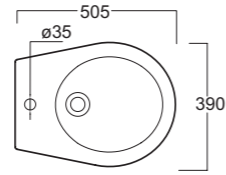

Art. 0850
Lavabo Soho cm.67
Soho washbasin cm.67

Art. 0150
Vaso Soho
Soho wc

Art. 0550
Bidet Soho
Soho bidet

Art. 0250
Vaso monoblocco Soho
Soho wc monobloc