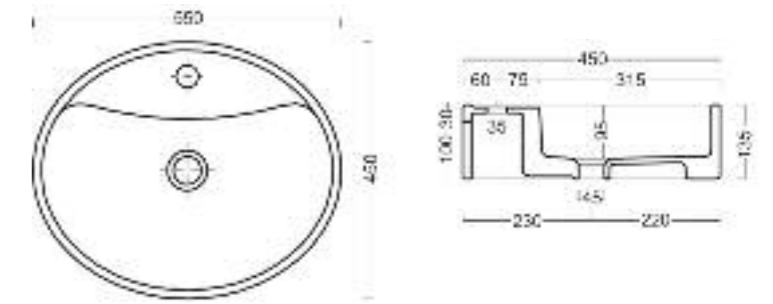

Art. 3151
Lavabo New Glamur cm. 40x40 h.11
Counter top washbasin cm.40x40x11h

Art. 3155
Vanity Bowl diam cm.44,5xh.28
Counter top washbasin cm.44,5x28h

Art. 3105
Lavabo appoggio Quadro cm.47x47
Square counter top basin cm.47x47