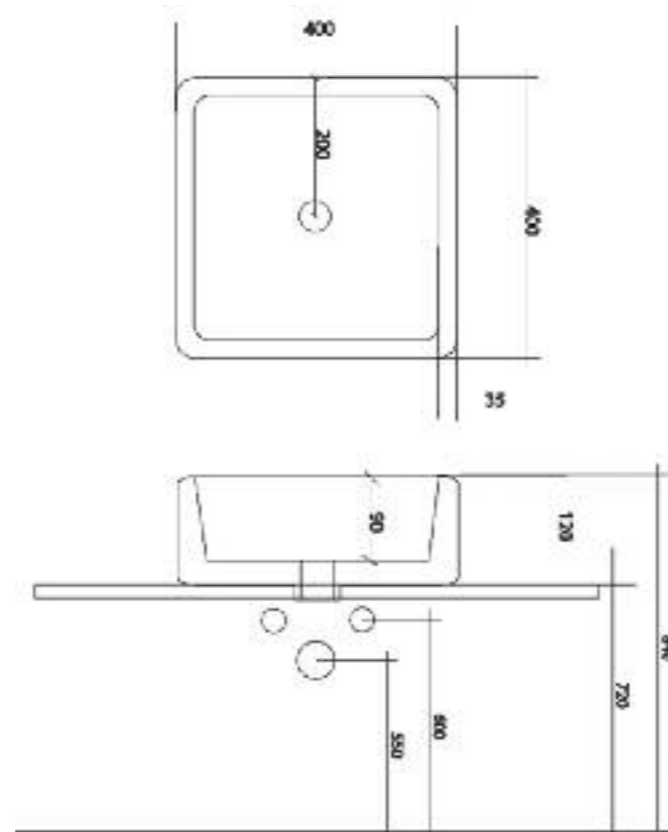

Art. 3130
Lavabo Tendenza senza foro rubinetteria cm. 40
Tendenza washbasin cm.40

Art. 2270
Lavabo disabili cm.67
Washbasin for disabled cm.67

Art. 2670
Vaso sospeso disabili cm.80
Handicap wall hung wc cm.80