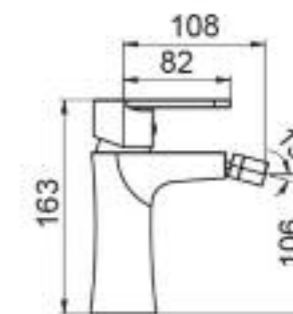

COD. 3550

Miscelatore bidet con scarico click-clack 1" 1/4 e attacchi flessibili / *Bidet mixer with click-clack 1" 1/4 with flex hoses*
Finitura/ Finishing : cromo / chrome