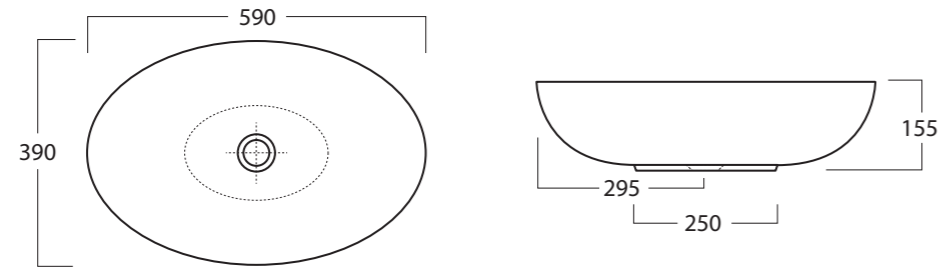

- Art. 2510**
Vaso alla turca cm.55x65x15
Squat closet cm.55x65x15

Art. 1086472
Sifone / Siphon

Art. 1086471
Spandiacqua
Spread water

Area tecnica

Italian Style Bath[®]

Art. 3156
Lavabo Vanity Oval 59x39 cm. appoggio / Counter top washbasin cm.59x39x15h