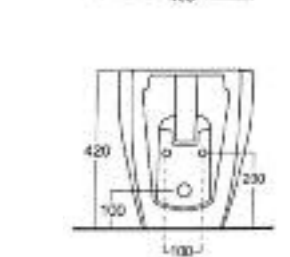

Art. 0551 FIT
Bidet a terra
Bidet