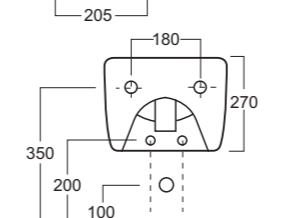

Art. 0751
Bidet sospeso Piccadilly
Piccadilly wall hung bidet bowl