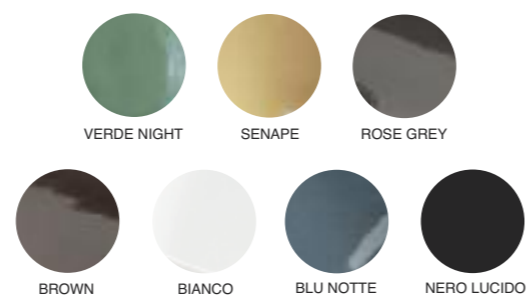

Italian Style Bath®

Finitura Beige e Bianco

DISPONIBILITA' COLORI IN FINITURA LUCIDA

Available glossy finish colours

DISPONIBILITA' COLORI IN FINITURA MATT

Available matt finish colours

I colori riportati nel presente catalogo sono puramente indicativi
The colors shown in this catalog are purely indicative

The color theme, proposed by ISB through the availability of 16 glossy and opaque colors applicable to almost all the products in the catalog, is presented in the example of these pages in the color "Beige and White" in matt finish. The sanitary ware products of pots and bidets do not have the technical possibility of being colored in the internal basins, while for the washbasins the total coloring is possible. In these pages, a proposal for the composition of colored bathroom fixtures with a white ISB Kit Furniture bench.

Cod. BC beige

Finitura Grigio e Bianco

DISPONIBILITA' COLORI IN FINITURA LUCIDA *Available glossy finish colours*

DISPONIBILITA' COLORI IN FINITURA MATT *Available matt finish colours*

I colori riportati nel presente catalogo sono puramente indicativi
The colors shown in this catalog are purely indicative