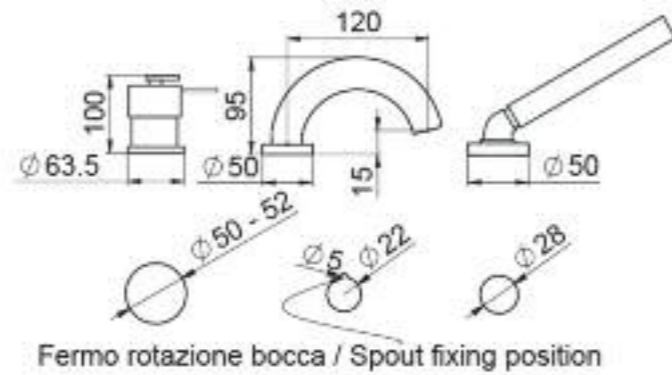

COD. 2851

Miscelatore bidet d.25 con scarico click-clack 1" 1/4 e attacchi flessibili / Bidet basin mixer d. 25 With click-clack 1" 1/4 with flex hoses
Finitura/ Finishing : cromo / chrome