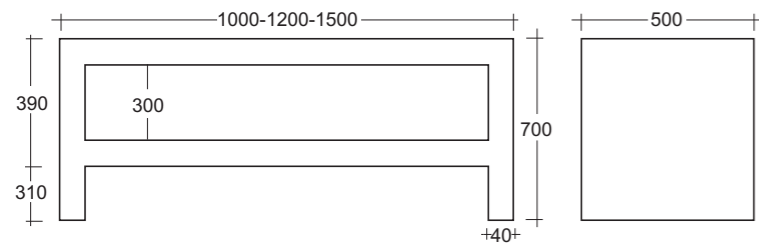

Mobile a terra cm.100x50h70 rovere sbiancato/rovere vengè /bianco lucido/ bianco opaco /beige
Floor standing furniture unit cm.100x50h70 bleached oak/vengè oak/white/ matt white/beige