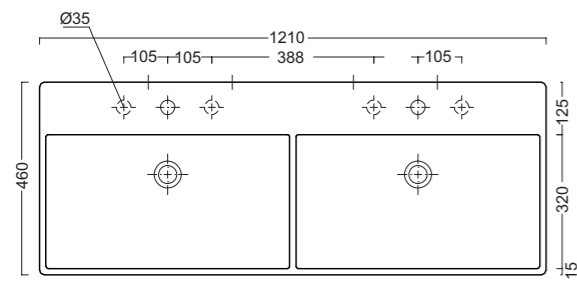

Art. 3129
Lavabo Charme 120x45 cm.
appoggio / sospeso / struttura
Charme basin counter top /
suspended / on frame 120x45 cm.