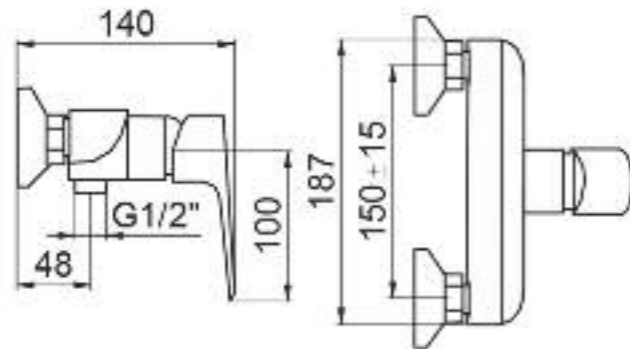

COD. 3930

External shower mixer / *External shower mixer*
Finitura/ Finishing : cromo / chrome