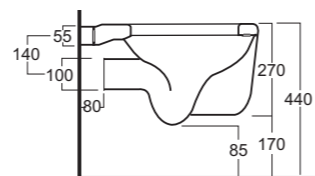

Art. 0151
Vaso Piccadilly
Piccadilly wc

Art. 0551
Bidet Piccadilly
Piccadilly bidet

Art. 0651 FIT
Vaso Piccadilly sospeso
senza brida
Piccadilly wall hung wc rimless

Art. 0651
Vaso Piccadilly sospeso
Piccadilly wall hung wc bowl

Art. 0751
Bidet sospeso Piccadilly
Piccadilly wall hung bidet bowl

Art. 0151FIT
Vaso a terra senza brida
Picadilly wc rimless

Art. 0551 FIT
Bidet a terra
Bidet