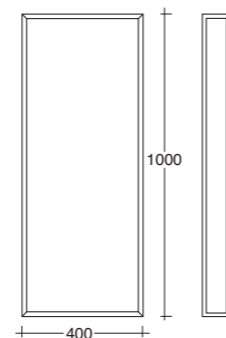

Adjustable door Dx/Sx cm.40x30p50 bleached oak/vengè oak/white/ matt white/beige

Specchio cm.100x40
O Futura Oblique