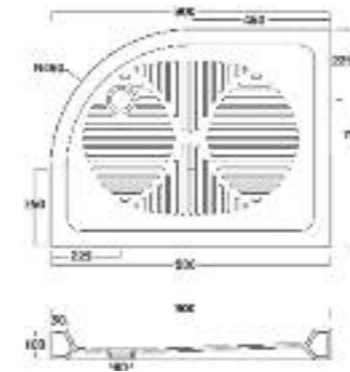

Art. 6003SX