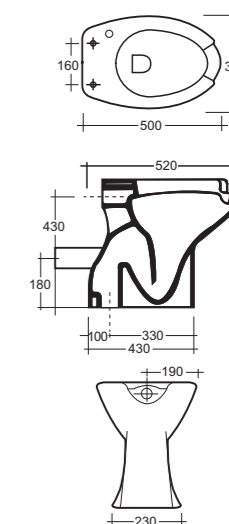

Art. 3130
Lavabo Tendenza senza foro rubinetteria cm. 40
Tendenza washbasin cm.40

Art. 2270
Lavabo disabili cm.67
Washbasin for disabled cm.67

Art. 2370
Vaso "S" disabili
Wc "S" for disabled

Art. 2670
Vaso sospeso disabili cm.80
Handicap wall hung wc cm.80