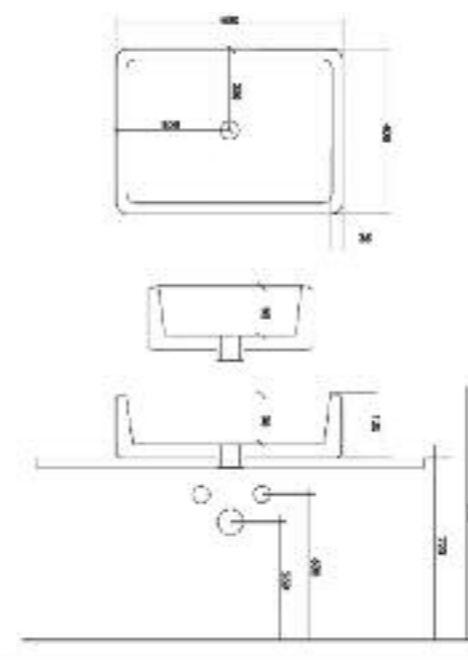

Art. 3132
Lavabo Tendenza senza foro rubinetteria cm. 60
Tendenza washbasin cm.60