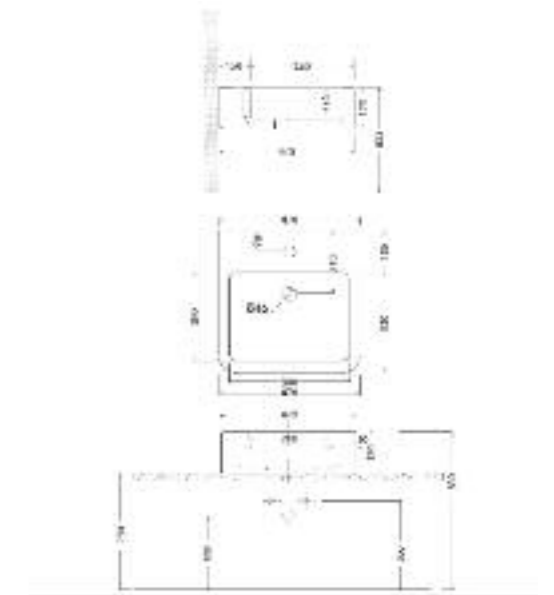

Art. 3133
Lavabo Tendenza cm. 47x47
Tendenza washbasin cm.47x47