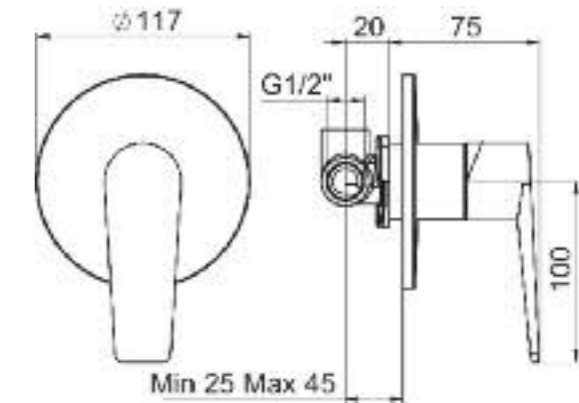

COD. 3925

Miscelatore incasso doccia / *Concealed shower mixer*
Finitura/ Finishing : cromo / chrome