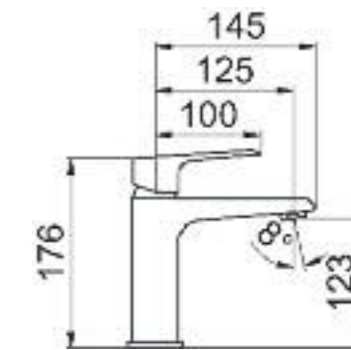

COD. 3940

Miscelatore lavabo con scarico click-clack 1" 1/4 e attacchi flessibili / *Wash basin mixer with click-clack 1" 1/4 with flex hoses*
Finitura/ Finishing : cromo / chrome