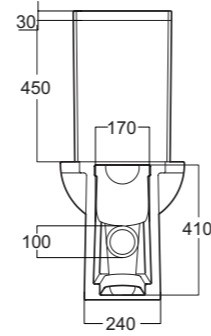

Art. 0150
Vaso Soho
Soho wc

Art. 0550
Bidet Soho
Soho bidet

Art. 0250
Vaso monoblocco Soho
Soho wc monobloc