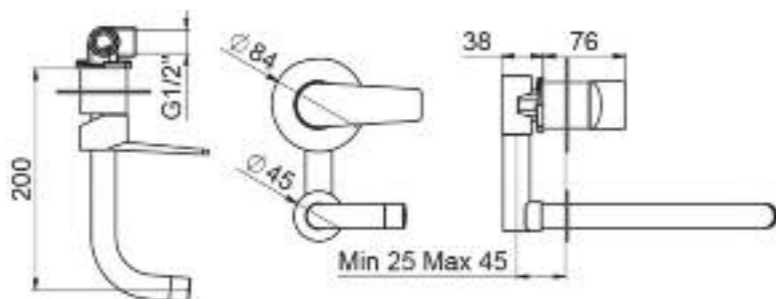

COD. 3936

Miscelatore lavabo ad incasso / Wash basin mixer concealed
Finitura: cromo / chrome