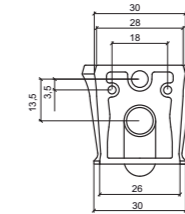

Art. 0655

Vaso sospeso
wall hung wc