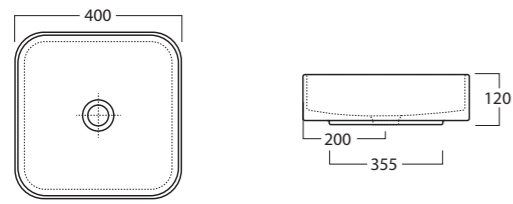

Art. 3151
Lavabo New Glamur cm. 40x40 h.11
Counter top washbasin cm.40x40x11h

Art. 3155
Vanity Bowl diam cm.44,5xh.28
Counter top washbasin cm.44,5x28h

Art. 3105
Lavabo appoggio Quadro cm.47x47
Square counter top basin cm.47x47