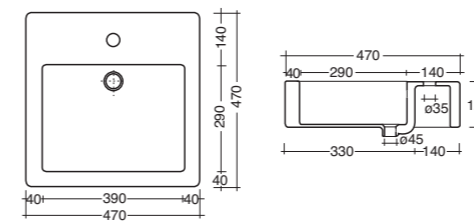

Art. 3151
Lavabo New Glamur cm. 40x40 h.11
Counter top washbasin cm.40x40x11h

Art. 3155
Vanity Bowl diam cm.44,5xh.28
Counter top washbasin cm.44,5x28h

Art. 3105
Lavabo appoggio Quadro cm.47x47
Square counter top basin cm.47x47