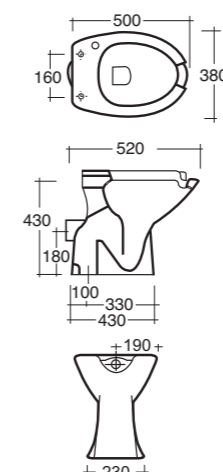

Art. 2370
Vaso "S" disabili
Wc "S" for disabled