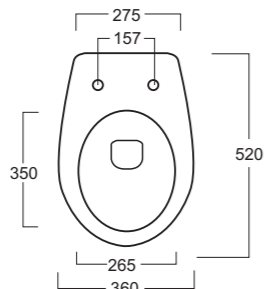

Art. V052
Vasca in Lucite centro-stanza 170 x 80 x h 58 cm.
Center-room lucite bathtub 170 x 80 x h 58 cm.

Art. 0851
Lavabo Piccadilly cm.60
Piccadilly washbasin cm.60

Art. 0151
Vaso Piccadilly
Piccadilly wc