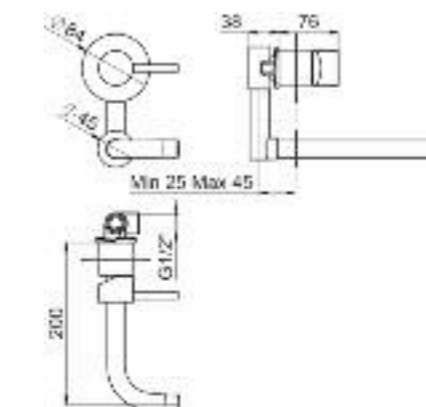

COD. 2836

Miscelatore lavabo ad incasso con 2 piastre / Wash basin mixer concealed with two plates
Finitura/ Finishing : cromo / chrome