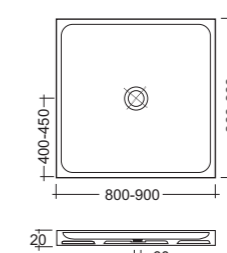

Art. 2870
Cassetta monoblocco per vaso disabili
Monobloc cistern for handicap wc

Art. P1DIS
Piatto doccia filo pavimento cm.80x80
senza piletta
Shower tray floor level cm.80x80 without
clac-clac plug