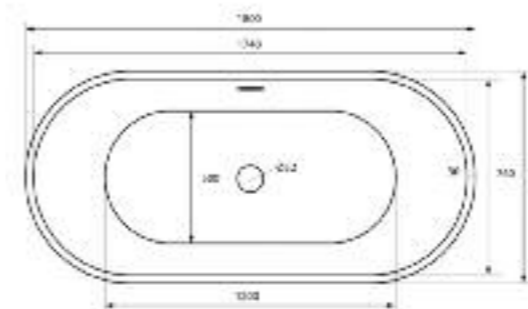

Art. V0517
Vasca in Lucite acrilico centrostanza da 170 cm.
Center-room Lucite bathtub 170 cm.