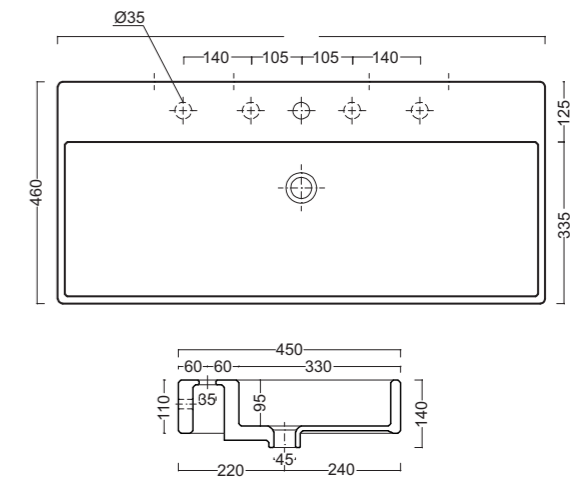

Art. 3126
Lavabo Charme 70x45 cm. appoggio / sospeso / struttura
Charme basin counter top / suspended / on frame 70x45 cm.

Art. 3128
Lavabo Charme 100x45 cm.appoggio / sospeso / struttura
Charme basin counter top / suspended / on frame 100x45 cm.