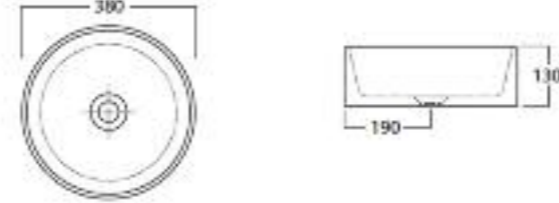

Art. 3154
Vanity Star Round diam cm.38x h.13
Round counter top washbasin cm.38x13h