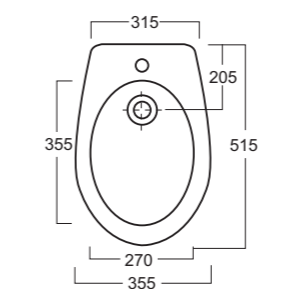

Art. 0151
Vaso Piccadilly
Piccadilly wc

Art. 0551
Bidet Piccadilly
Piccadilly bidet

Art. 0651 FIT
Vaso Piccadilly sospeso
senza brida
Piccadilly wall hung wc rimless