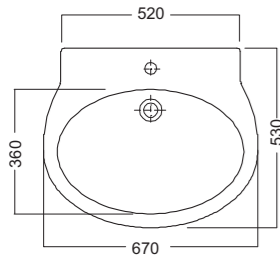

Art. 0851
Lavabo Piccadilly cm.60
Piccadilly washbasin cm.60