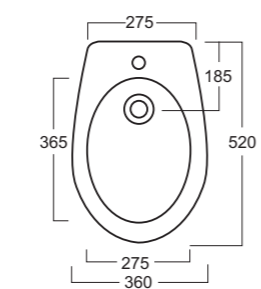

Art. V052
Vasca in Lucite centro-stanza 170 x 80 x h 58 cm.
Center-room lucite bathtub 170 x 80 x h 58 cm.

Art. 0851
Lavabo Piccadilly cm.60
Piccadilly washbasin cm.60

Art. 0151
Vaso Piccadilly
Piccadilly wc