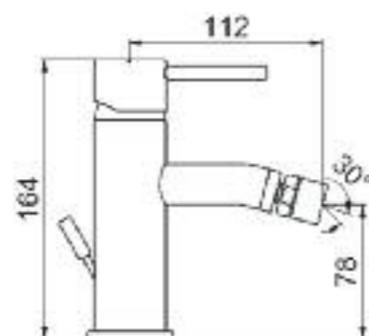

COD. 2850

Miscelatore bidet d.35 con scarico click-clack 1" 1/4 e attacchi flessibili / Bidet basin mixer d. 35 With click-clack 1" 1/4 with flex hoses
Finitura/ Finishing : cromo / chrome