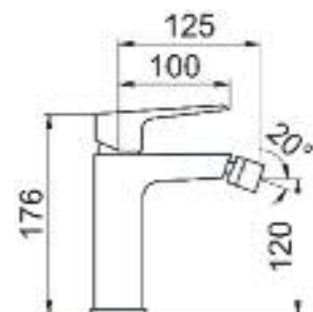

COD. 3945

Miscelatore lavabo D.35 con scarico click-clack 1" 1/4 e attacchi flessibili / *Tall wash basin mixer with click-clack 1" 1/4 with flex hoses*
 Finitura/ Finishing : cromo / chrome

COD. 3950

Miscelatore bidet con scarico click-clack 1" 1/4 e attacchi flessibili / Tall wash basin mixer with click-clack 1" 1/4 with flex hoses
Finitura/ Finishing : cromo / chrome