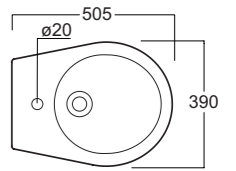

Art. 0850
Lavabo Soho cm.67
Soho washbasin cm.67

Art. 0150
Vaso Soho
Soho wc

Art. 0550
Bidet Soho
Soho bidet

Art. 0250
Vaso monoblocco Soho
Soho wc monobloc