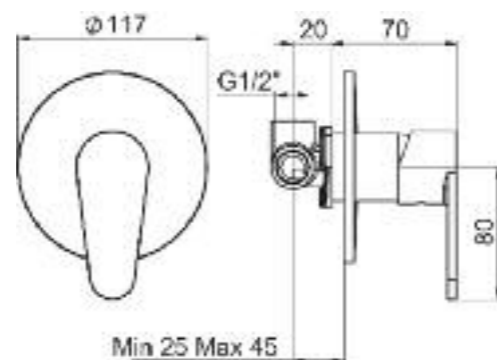

COD. 3525

Miscelatore incasso doccia / *Concealed shower mixer*
Finitura/ Finishing : cromo / chrome