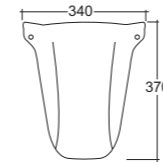

Art. 0850
Lavabo Soho cm.67
Soho washbasin cm.67

Art. 0150
Vaso Soho
Soho wc

Art. 0550
Bidet Soho
Soho bidet

Art. 0250
Vaso monoblocco Soho
Soho wc monobloc