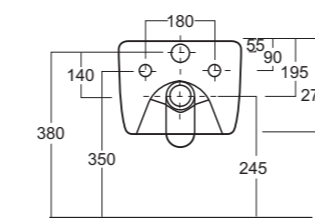

Art. 0151
Vaso Piccadilly
Piccadilly wc

Art. 0551
Bidet Piccadilly
Piccadilly bidet

Art. 0651 FIT
Vaso Piccadilly sospeso
senza brida
Piccadilly wall hung wc rimless

Art. 0651
Vaso Piccadilly sospeso
Piccadilly wall hung wc bowl

Art. 0751
Bidet sospeso Piccadilly
Piccadilly wall hung bidet bowl

Art. 0151FIT
Vaso a terra senza brida
Picadilly wc rimless

Art. 0551 FIT
Bidet a terra
Bidet