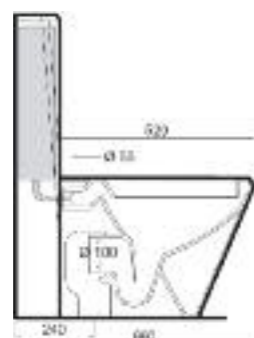

Art. 0351
Cassetta monoblocco a colonna
per vaso a terra.
Column cistern monoblock for
wc back to wall.