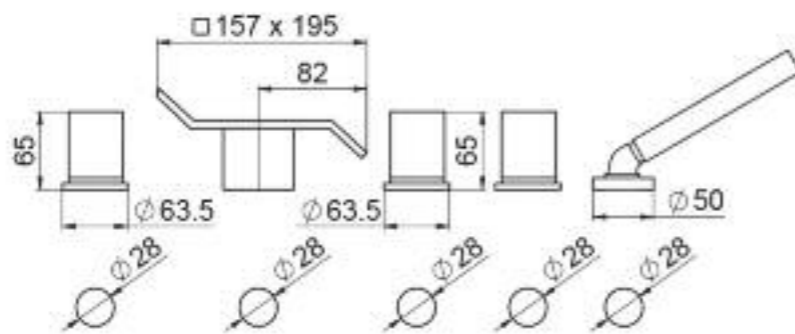

COD. 126001C

Kit termostatico coassiale bordo vasca tondo completo di kit doccia / Deck mounted for bath with 4 holes with shower kit
Finitura/ Finishing : cromo / chrome

COD. 121506C

Batteria bordo vasca 4 fori completo di doccia / Deck mounted for bath with 4 holes with shower kit
Finitura/ Finishing : cromo / chrome