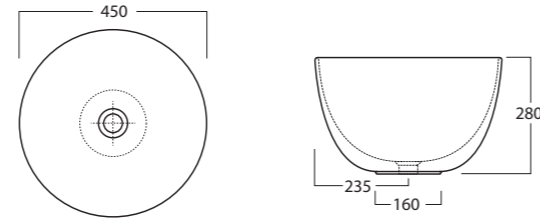

Art. 3155
Vanity Bowl diam cm.44,5xh.28
Counter top washbasin cm.44,5x28h