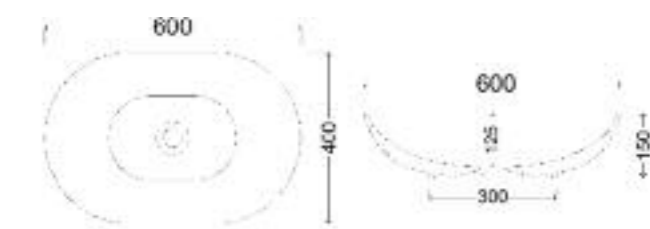

Art. 3140
Vanity Re 60x40 cm.appoggio
Vanity Re counter top basin 60x40 cm.