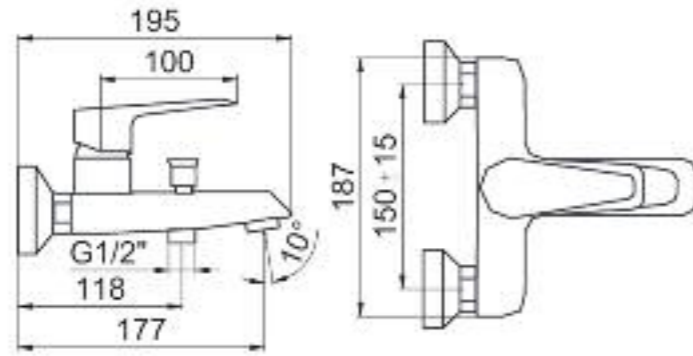

COD. 3910

Bathtub mixer complete with shower kit / *Bathtub mixer complete with shower kit*
Finitura/ Finishing : cromo / chrome