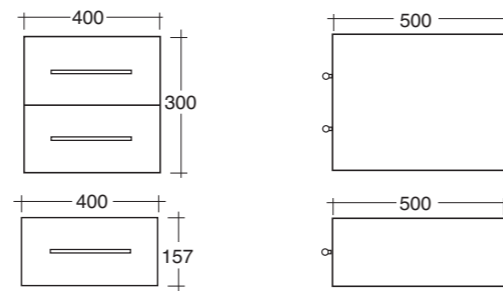

Cassetti posizionabili Dx/Sx cm.40x30p50 rovere sbiancato rovere vengè /bianco lucido/ bianco opaco/ beige