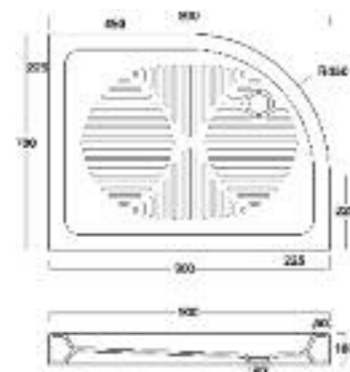

Art. 6003DX