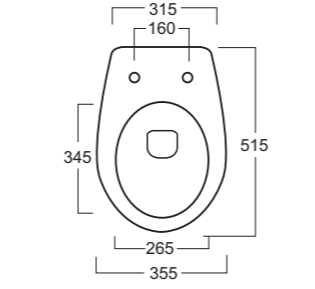

Art. 0151
Vaso Piccadilly
Piccadilly wc

Art. 0551
Bidet Piccadilly
Piccadilly bidet

Art. 0651 FIT
Vaso Piccadilly sospeso
senza brida
Piccadilly wall hung wc rimless