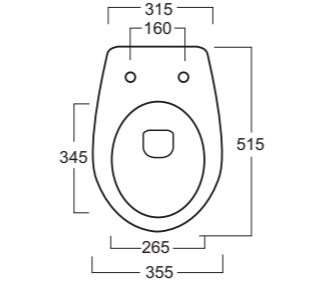

Art. 0651 FIT
Vaso Piccadilly sospeso
senza brida
Piccadilly wall hung wc rimless