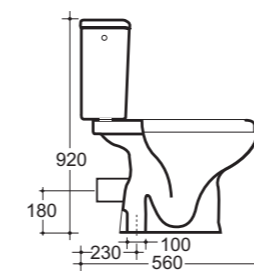

Art. 2770
Vaso monoblocco disabili
Handicap monobloc wc