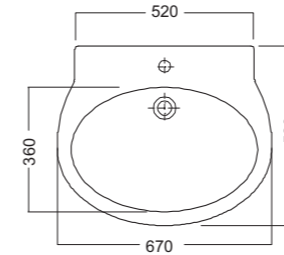

Art. 0150
Vaso Soho
Soho wc

Art. 0550
Bidet Soho
Soho bidet

Art. 0250
Vaso monoblocco Soho
Soho wc monobloc