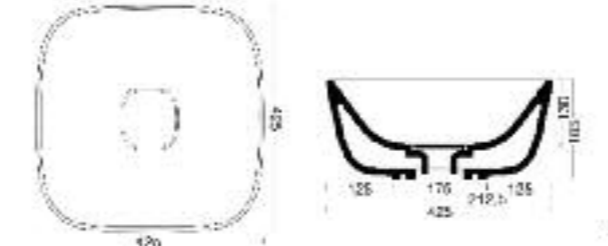

Art. 3141
Vanity Small 42,5x42,5 cm.appoggio
Vanity Small counter top basin 42,5x42,5 cm.