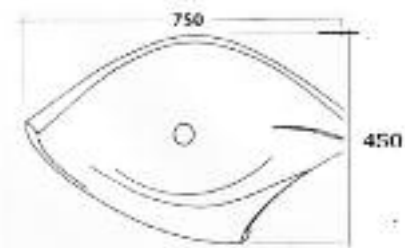

Art. 3124
Lavabo Surf 75x45 cm.appoggio
Surf counter top basin 75x45 cm.