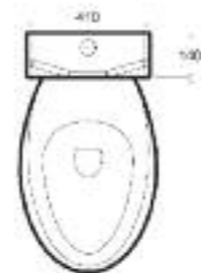

Art. V0517
Vasca in Lucite acrilico centrostanza da 170 cm.
Center-room Lucite bathtub 170 cm.