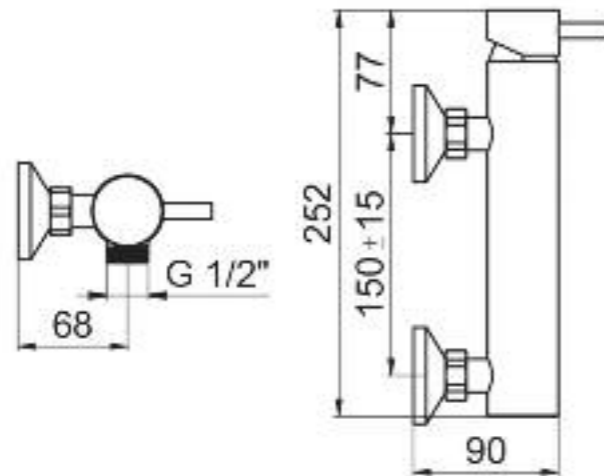

COD. 2830

Miscelatore per doccia esterno / *External shower mixer* / Finitura/ Finishing : cromo / chrome