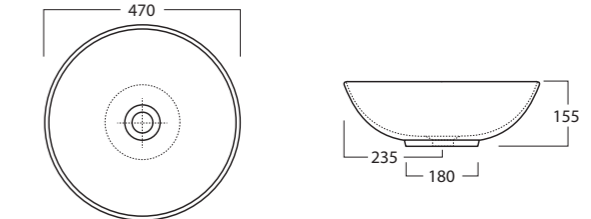

Vanity Moon

Appoggio diam cm.46 x h.15

Art. 3153

Lavabo Vanity Oval dim. cm. 46x h.15
Counter top washbasin cm.46x15h