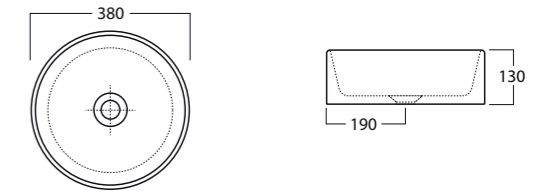

Vanity Star Round

Appoggio diam cm. 38 x h.13

Art. 3154

Vanity Star Round diam cm.38x h.13
Round counter top washbasin cm.38x13h