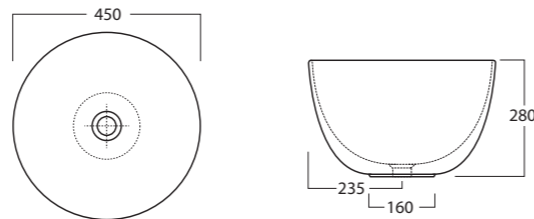

Vanity Oval 49

Appoggio cm. 49x35 x h. 14

Art. 3157

Lavabo Vanity Oval cm. 49x35 h.14  
Counter top washbasin cm.49x35x14h

Vanity Bowl

Appoggio diam cm.44,5 x h. 28

Art. 3155

Vanity Bowl diam cm.44,5xh.28  
Counter top washbasin cm.44,5x28h