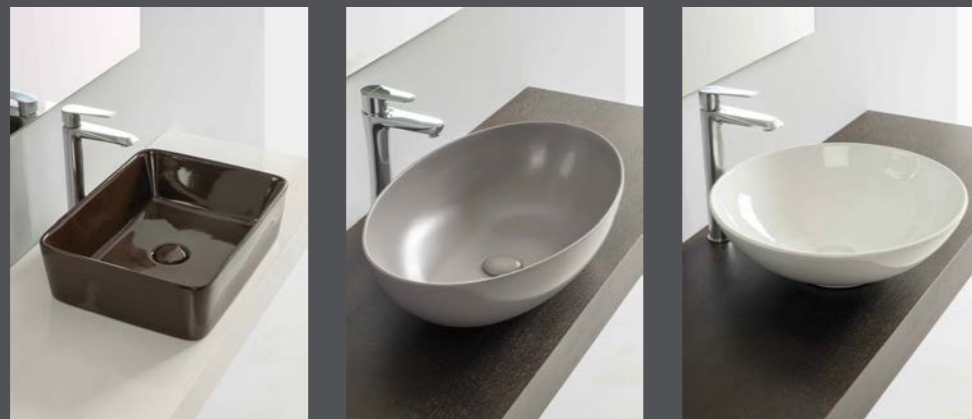

Vanity Round

New Glamur

Vanity Bowl

Vanity Star Round

Vanity Star 50

Vanity Oval

Vanity Moon

La ISB Sanitari presenta sette proposte di lavabi d'arredo dedicati a un design contemporaneo. Diverse le forme proposte che spaziano dalle geometrie più rigorose al morbido modulo del cerchio. I lavabi hanno volumi ottimizzati ed ergonomici e per questo facilmente inseribili in molteplici contesti di arredo bagno. E poi il colore, 16 tonalità suddivise tra finiture lucide e matt per una nota di eleganza e di vivacità all'interno delle vostre sale bagno.

*A piece of character in typical minimalist style. "Vanity bowl" is a washbasin of significant ceramic volumes for both shapes and sizes. Interesting its versatility, to be placed as a countertop washbasin on a dedicated bench/furniture or a wall-mounted washbasin or in the middle of the room. Available in classic white and 16 tones of colour, in glossy or matt finish.*

*Vanity Star is a countertop washbasin, on a rectangular scheme with perceptively important volumes even in optimized dimensions. Also for this washbasin stands out the characteristic of versatility for single or multi-piece use. Available in classic white and 16 tones of colour, in glossy or matt finish.*

"Vanity oval" is a charming support washbasin designed on oval design and made with generous dimensions. The optimization of the volumes allows the setting in the most different bathrooms. Available in classic white and 16 tones of colour, in glossy or matt finish