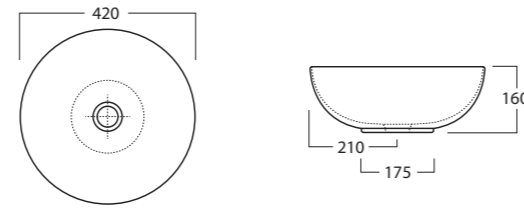

## COLORI IN FINITURA MATT

*Matt finish colours*

Italian Style Bath®

Vanity Round

Appoggio diam cm. 42 x h.16

Art. 3143

Lavabo Vanity Round diam cm. 42x h.16  
Counter top washbasin cm.42x16h

Vanity Star Round