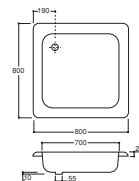

Art. 1601

Art. 1600