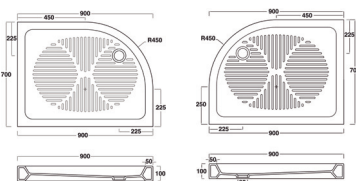

Art. 6003DX

Art. 6003SX

Lavello a canale