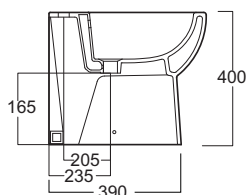

Art. 0450

Lavabo Trinity/Soho cm.50
Trinity/Soho washbasin cm.50

Art. 0850

Lavabo Trinity/Soho cm.67
Trinity/Soho washbasin cm.67

Art. 0153

Vaso Trinity
Trinity wc bowl

Art. 0553

Bidet Trinity
Trinity bidet bowl

Art. 0353

Cassetta monoblocco a colonna per vaso a terra.
Column cistern monoblock for wc back to wall.

Le misure sono indicative e soggette a variazioni. The measures are indicative and subject to variations.