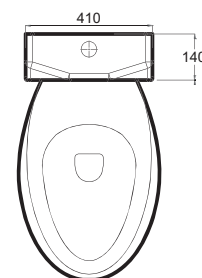

Art. 0450

Lavabo Trinity/Soho cm.50
Trinity/Soho washbasin cm.50

Art. 0850

Lavabo Trinity/Soho cm.67
Trinity/Soho washbasin cm.67

Art. 0153

Vaso Trinity
Trinity wc bowl

Art. 0553

Bidet Trinity
Trinity bidet bowl

Art. 0353

Cassetta monoblocco a colonna per vaso a terra.
Column cistern monoblock for wc back to wall.

Le misure sono indicative e soggette a variazioni. The measures are indicative and subject to variations.