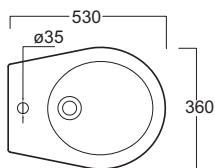

Art. 0450

Lavabo Trinity/Soho cm.50
Trinity/Soho washbasin cm.50

Art. 0850

Lavabo Trinity/Soho cm.67
Trinity/Soho washbasin cm.67

Art. 0153

Vaso Trinity
Trinity wc bowl

Art. 0553

Bidet Trinity
Trinity bidet bowl

Art. 0353

Cassetta monoblocco a colonna per vaso a terra.
Column cistern monoblock for wc back to wall.

Le misure sono indicative e soggette a variazioni. The measures are indicative and subject to variations.