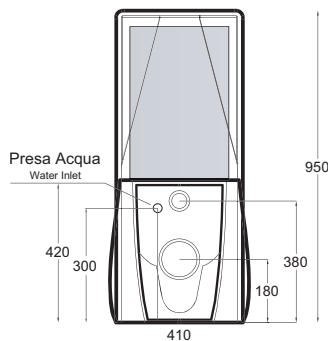

Art. 0450

Lavabo Trinity/Soho cm.50
Trinity/Soho washbasin cm.50

Art. 0850

Lavabo Trinity/Soho cm.67
Trinity/Soho washbasin cm.67

Art. 0153

Vaso Trinity
Trinity wc bowl

Art. 0553

Bidet Trinity
Trinity bidet bowl

Art. 0353

Cassetta monoblocco a colonna per vaso a terra.
Column cistern monoblock for wc back to wall.

Le misure sono indicative e soggette a variazioni. The measures are indicative and subject to variations.