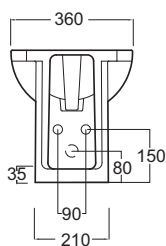

Art. 0450

Lavabo Trinity/Soho cm.50
Trinity/Soho washbasin cm.50

Art. 0850

Lavabo Trinity/Soho cm.67
Trinity/Soho washbasin cm.67

Art. 0153

Vaso Trinity
Trinity wc bowl

Art. 0553

Bidet Trinity
Trinity bidet bowl

Art. 0353

Cassetta monoblocco a colonna per vaso a terra.
Column cistern monoblock for wc back to wall.

Le misure sono indicative e soggette a variazioni. The measures are indicative and subject to variations.