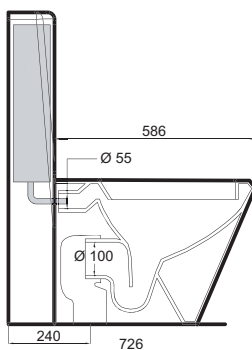

Art. 0450

Lavabo Trinity/Soho cm.50
Trinity/Soho washbasin cm.50

Art. 0850

Lavabo Trinity/Soho cm.67
Trinity/Soho washbasin cm.67

Art. 0153

Vaso Trinity
Trinity wc bowl

Art. 0553

Bidet Trinity
Trinity bidet bowl

Art. 0353

Cassetta monoblocco a colonna per vaso a terra.
Column cistern monoblock for wc back to wall.

Le misure sono indicative e soggette a variazioni. The measures are indicative and subject to variations.